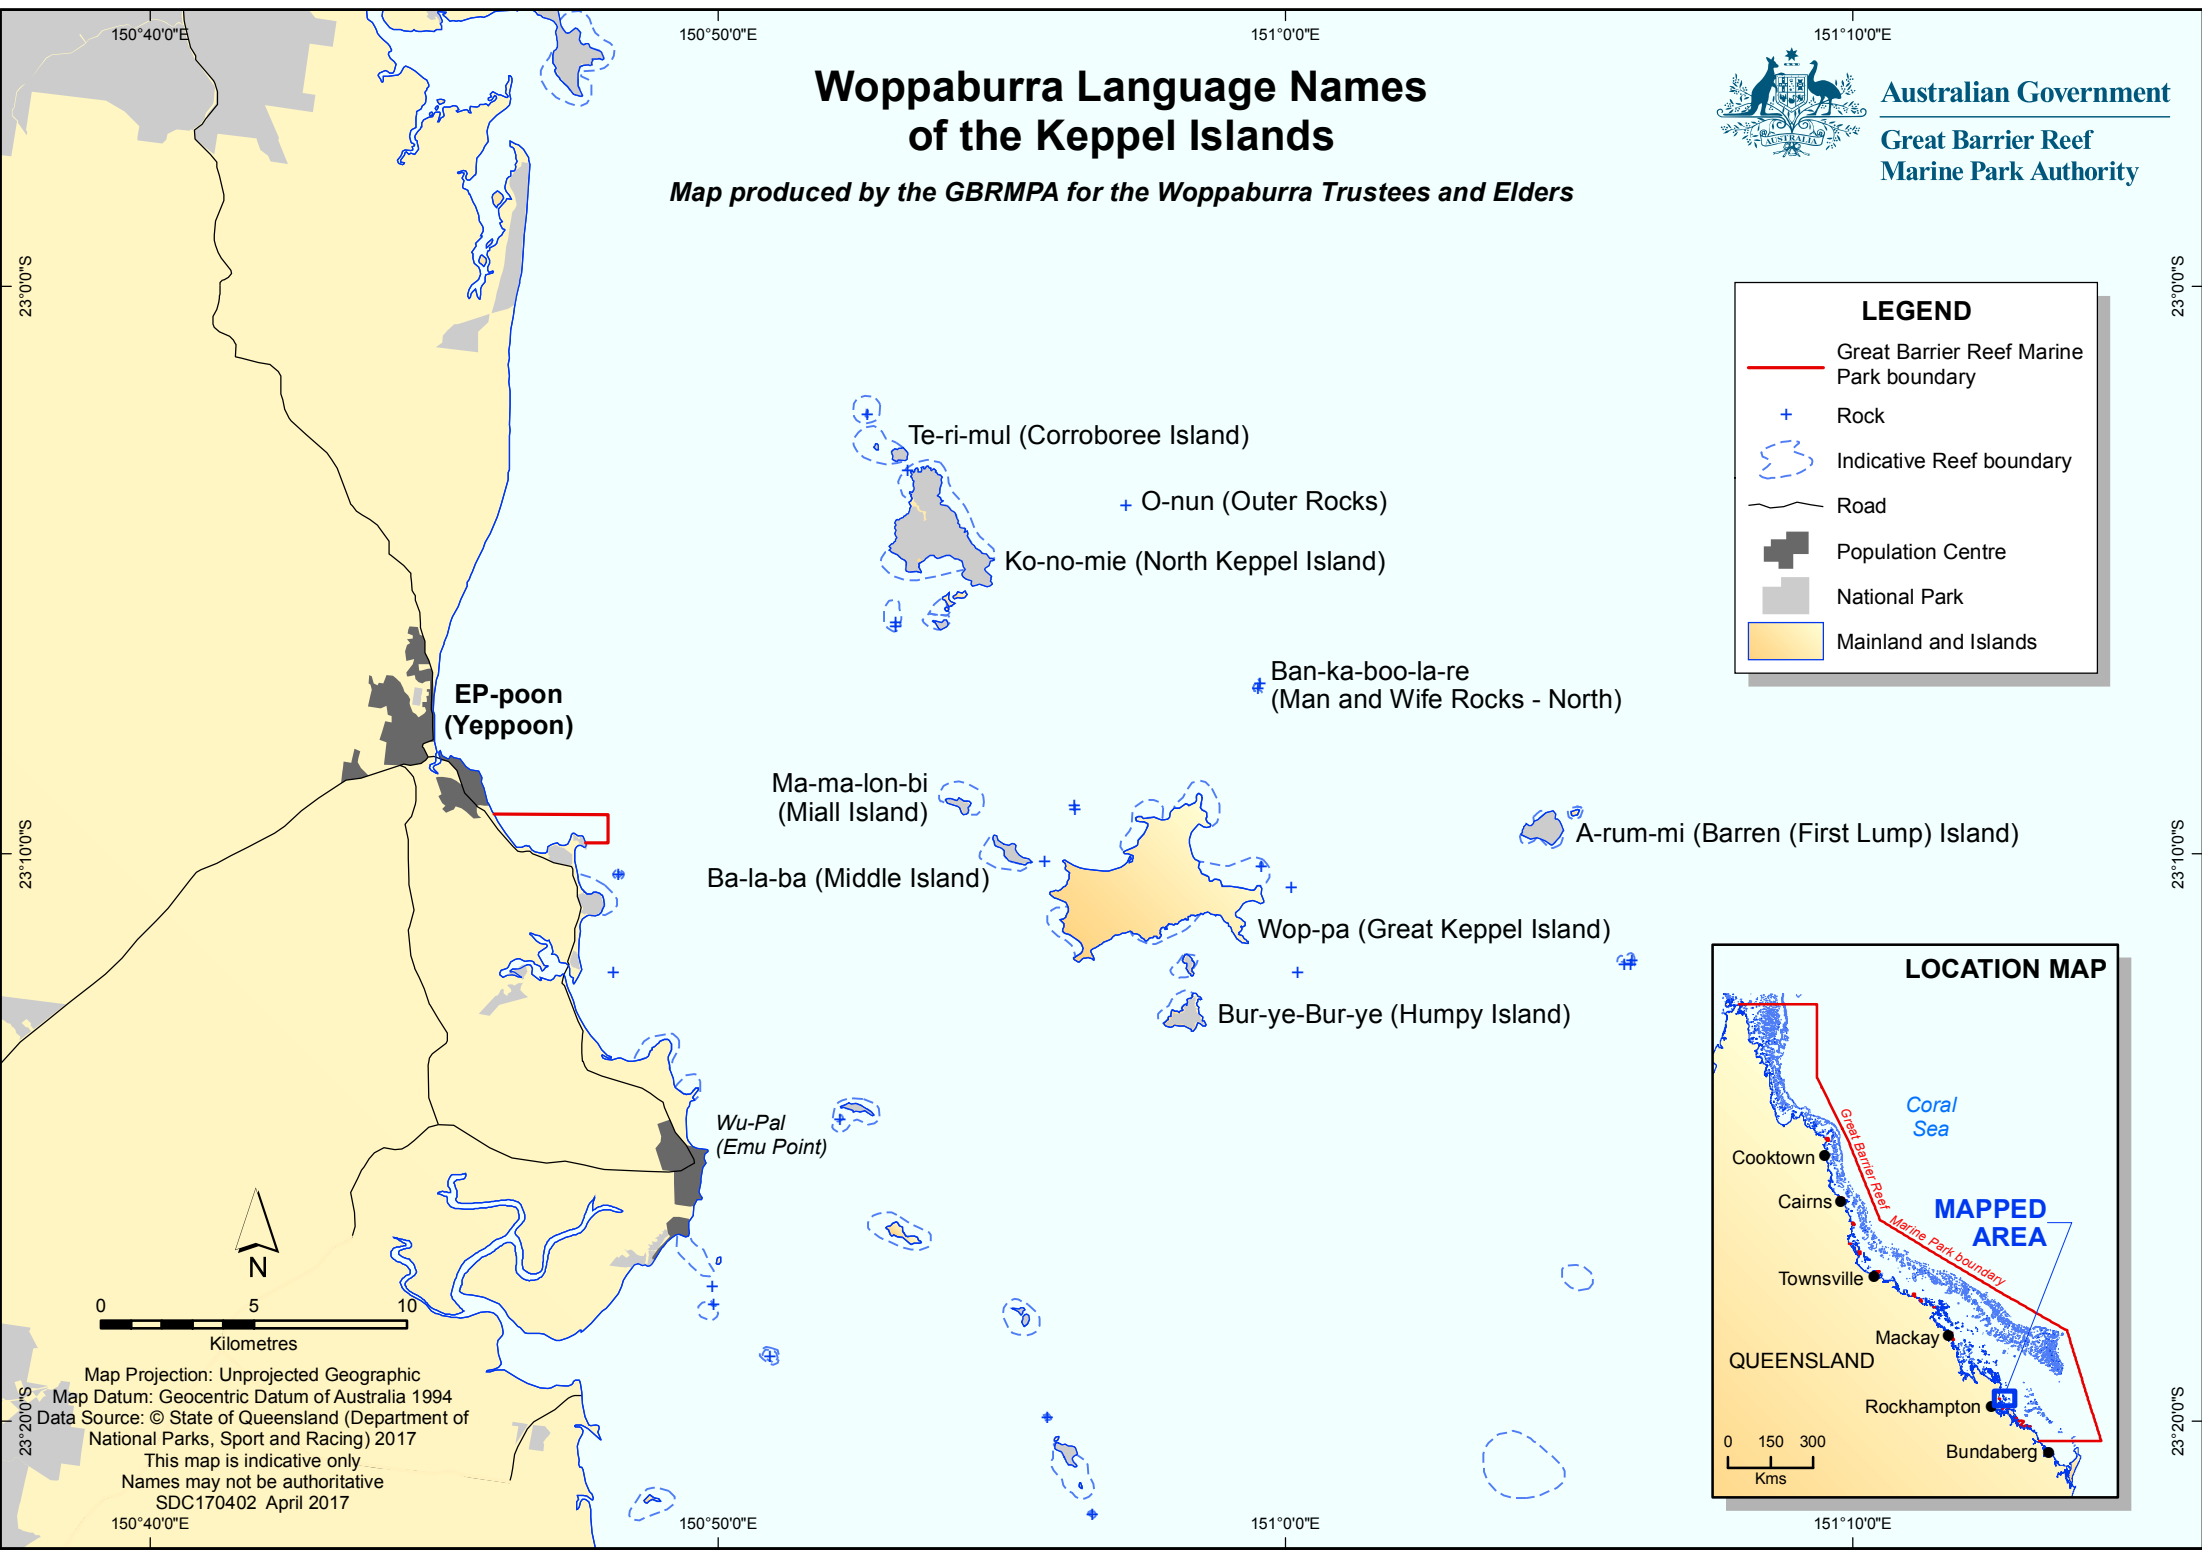

Woppaburra Language Names of the Keppel Islands

Map produced by the GBRMPA for the Woppaburra Trustees and Elders

Australian Government
Great Barrier Reef
Marine Park Authority

LEGEND

- Great Barrier Reef Marine Park boundary
- Rock
- Indicative Reef boundary
- Road
- Population Centre
- National Park
- Mainland and Islands

Map Projection: Unprojected Geographic
Map Datum: Geocentric Datum of Australia 1994
Data Source: © State of Queensland (Department of National Parks, Sport and Racing) 2017
This map is indicative only
Names may not be authoritative
SDC170402 April 2017